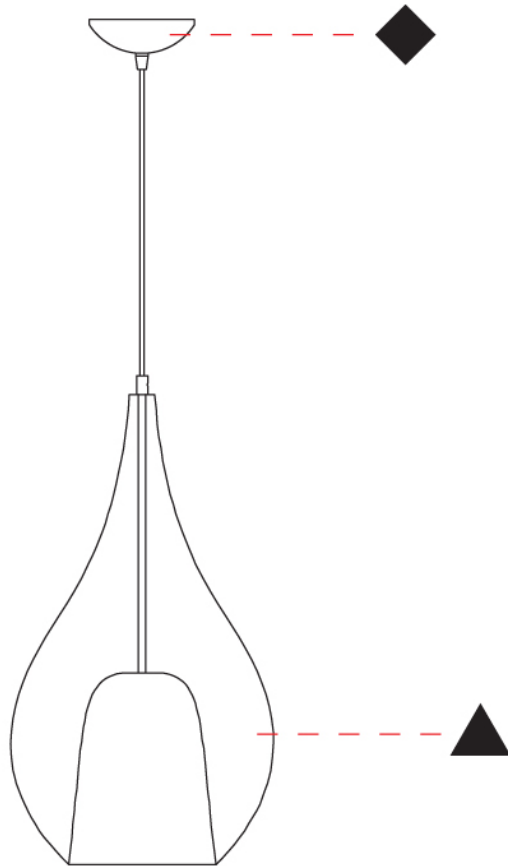

ZOE MONOPOINT SUSPENSION

D141123-

PROJECT _____

TYPE _____

SPECIFIER _____

QUANTITY _____

DATE _____

D