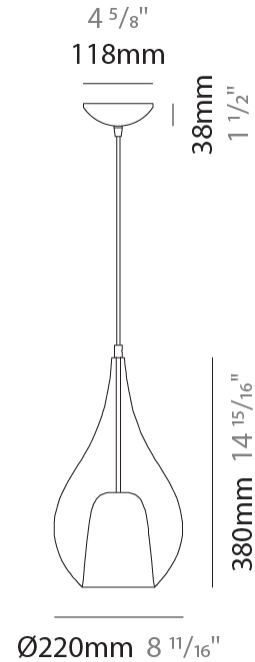

ZOE MONOPOINT SUSPENSION

D141122-

base number   Finish   Finish
Options   Options   Options

1. To build a product code in our configurator select the specify button on the base model # product page
2. To build a manual product code on this datasheet choose from the options listed below in blue font and add the suffix to the base model #

GENERAL

Series: Zoe
Subseries: Zoe Monopoint
Brand: Cangini & Tucci
Division: Design
Mounting Type: Suspension
Mounting Location: Ceiling
Subcategory: Pendant

PHYSICAL

Shape: Teardrop
Diameter (mm): 220
Diameter (in): 8 ¹¹/₁₆
Height (mm): 380
Height (in): 14 ¹⁵/₁₆
Max. Overall Height (mm): 1880
Max. Overall Height (in): 74
Light Distribution: Omnidirectional
Weight (kg): 1.51
Weight (lbs): 3.33
Diffuser: Glass - Opal
Fixture Finish: [AMB](#) / [BLK](#) / [BRZ](#) / [GLD](#) / [GRN](#) / [PNK](#) / [RUB](#) / [SKB](#) / [SMK](#) / [TOB](#) / [TRA](#)
Holder Finish: [CHR](#) / [MWH](#) / [MBK](#) / [BCR](#)
Fixture Material: Glass / Metal
Cable Details: 1500mm cable

ELECTRICAL

Number of Lamps: 1
Lamp Type: LED Retrofit
Lamp Shape: A19
Bulb Included: Bulb Not Included
Max. Wattage Per Lamp (W): 16
Lamp Base: E26
Input Voltage (V): 120
Upon Request: 277Vac / GU24

LED

OPTICAL

RATINGS AND CERTIFICATIONS

Certified By: Certified for North American Standards
IP rating: IP20

PROJECT
TYPE
SPECIFIER
QUANTITY
DATE