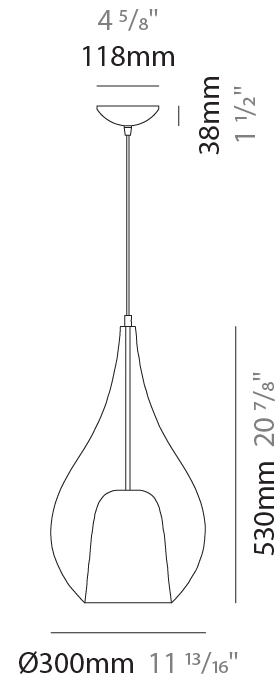

PROJECT	_____
TYPE	_____
SPECIFIER	_____
QUANTITY	_____
DATE	_____

ZOE MONOPOINT SUSPENSION

D141123-

base number	Finish	Finish
	Options	Options

1. To build a product code in our configurator select the specify button on the base model # product page
2. To build a manual product code on this datasheet choose from the options listed below in blue font and add the suffix to the base model #

GENERAL

Series: Zoe
Subseries: Zoe Monopoint
Brand: Cangini & Tucci
Division: Design
Mounting Type: Suspension
Mounting Location: Ceiling
Subcategory: Pendant

PHYSICAL

Shape: Teardrop
Diameter (mm): 300
Diameter (in): 11 ¹³/₁₆
Height (mm): 530
Height (in): 20 ⁷/₈
Max. Overall Height (mm): 2030
Max. Overall Height (in): 79 ¹⁵/₁₆
Light Distribution: Omnidirectional
Weight (kg): 2.50
Weight (lbs): 5.51
Diffuser: Glass - Opal
Fixture Finish: AMB / BLK / BRZ / GLD / GRN / PNK / RUB / SKB / SMK / TOB / TRA
Holder Finish: CHR / MWH / MBK / BCR
Fixture Material: Glass / Metal
Cable Details: 1500mm Cable

ELECTRICAL

Number of Lamps: 1
Lamp Type: LED Retrofit
Lamp Shape: A19
Bulb Included: Bulb Not Included
Max. Wattage Per Lamp (W): 16
Lamp Base: E26
Input Voltage (V): 120
Upon Request: 277Vac / GU24

LED

OPTICAL

RATINGS AND CERTIFICATIONS

Certified By: Certified for North American Standards
IP rating: IP20