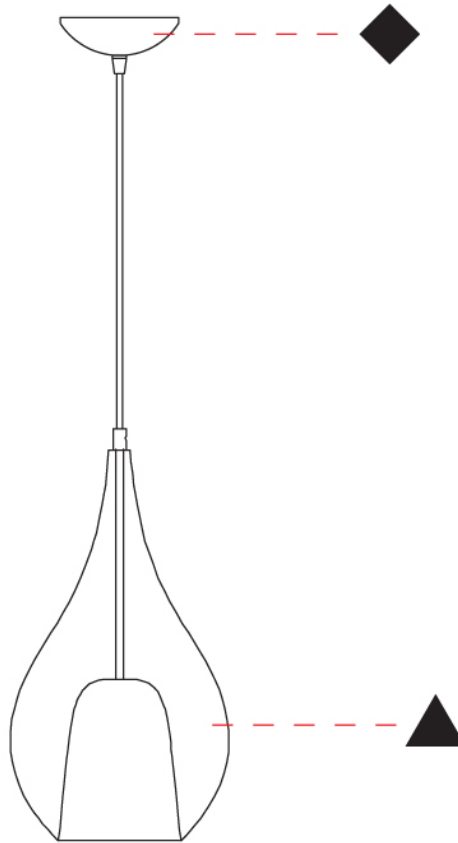

ZOE MONOPOINT SUSPENSION

D141122-

PROJECT _____

TYPE _____

SPECIFIER _____

QUANTITY _____

DATE _____

D